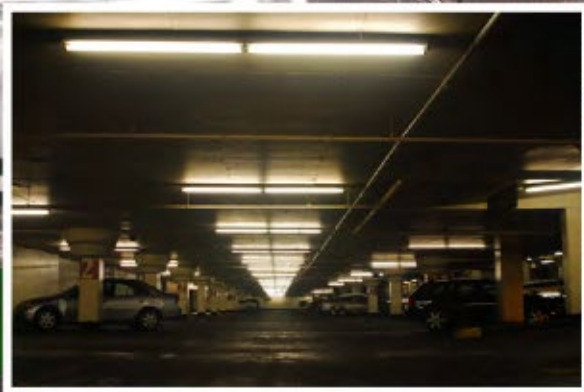

Before with Original Fluorescent Lighting